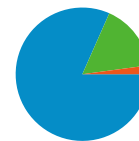

Technical Profile

Browser	Visits	% visits	Connection Speed	Visits	% visits
Internet Explorer	8,413	80.99%	Unknown	5,462	52.58%
Firefox	1,120	10.78%	DSL	4,049	38.98%
Chrome	390	3.75%	T1	579	5.57%
Safari	310	2.98%	Cable	144	1.39%
Opera Mini	89	0.86%	Dialup	124	1.19%

All traffic sources sent a total of 10,388 visits

16.24% Direct Traffic

2.13% Referring Sites

81.63% Search Engines

- Search Engines
8,480.00 (81.63%)
- Direct Traffic
1,687.00 (16.24%)
- Referring Sites
221.00 (2.13%)

Top Traffic Sources

Sources	Visits	% visits	Keywords	Visits	% visits
google (organic)	8,124	78.21%	party venues	333	3.93%
(direct) ((none))	1,687	16.24%	party venues johannesburg	242	2.85%
yahoo (organic)	144	1.39%	kids party venues gauteng	143	1.69%
bing (organic)	102	0.98%	kids party venues	129	1.52%
search (organic)	90	0.87%	venues gauteng	118	1.39%