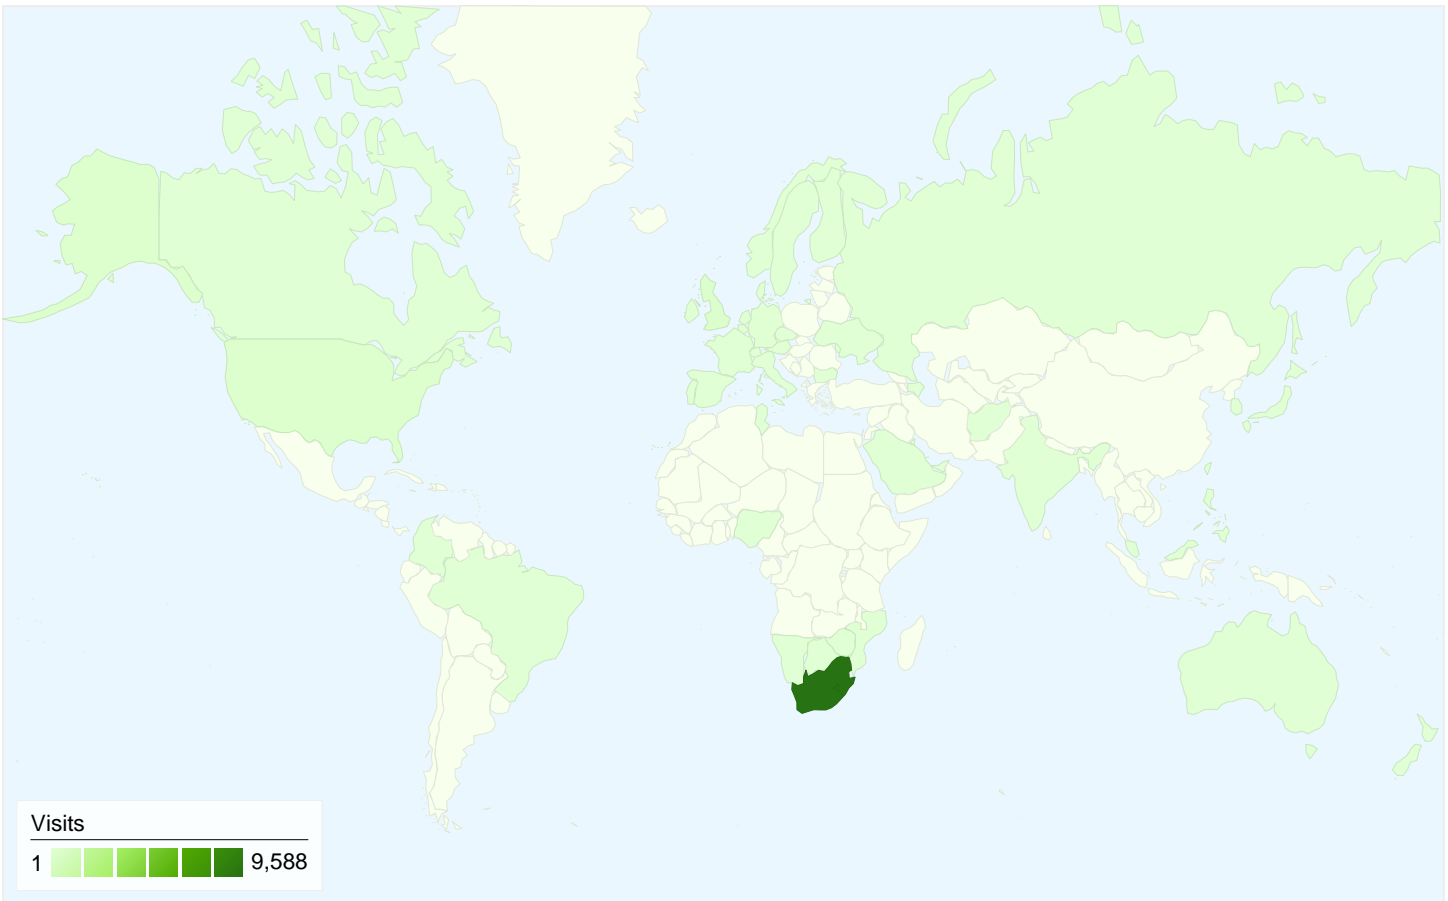

Visitors
8,647

Map Overlay

Traffic Sources Overview

- **Search Engines**
8,480.00 (81.63%)
- **Direct Traffic**
1,687.00 (16.24%)
- **Referring Sites**
221.00 (2.13%)

Content Overview

Pages	Pageviews	% Pageviews
/	6,375	15.79%
/category/johannesburg-party-	1,635	4.05%
/category/kids-party-venues	1,552	3.85%
/category/gauteng-kids-party-	1,530	3.79%
/category/pretoria-party-venues	1,419	3.52%

All traffic sources sent a total of 10,388 visits

16.24% Direct Traffic

2.13% Referring Sites

81.63% Search Engines

- Search Engines
8,480.00 (81.63%)
- Direct Traffic
1,687.00 (16.24%)
- Referring Sites
221.00 (2.13%)

Top Traffic Sources

Sources	Visits	% visits	Keywords	Visits	% visits
google (organic)	8,124	78.21%	party venues	333	3.93%
(direct) ((none))	1,687	16.24%	party venues johannesburg	242	2.85%
yahoo (organic)	144	1.39%	kids party venues gauteng	143	1.69%
bing (organic)	102	0.98%	kids party venues	129	1.52%
search (organic)	90	0.87%	venues gauteng	118	1.39%

10,388 visits came from 53 countries/territories

Site Usage

Visits	Pages/Visit	Avg. Time on Site	% New Visits	Bounce Rate	
10,388 % of Site Total: 100.00%	3.89 Site Avg: 3.89 (0.00%)	00:05:08 Site Avg: 00:05:08 (0.00%)	77.48% Site Avg: 77.41% (0.10%)	30.98% Site Avg: 30.98% (0.00%)	
Country/Territory	Visits	Pages/Visit	Avg. Time on Site	% New Visits	Bounce Rate
South Africa	9,588	3.95	00:05:18	76.53%	29.17%
United Kingdom	228	3.33	00:03:15	86.40%	48.25%
United States	189	2.63	00:02:25	93.12%	66.67%
(not set)	93	3.33	00:04:16	87.10%	44.09%
Philippines	37	1.16	00:00:35	97.30%	83.78%
Germany	35	3.37	00:04:26	91.43%	28.57%
Australia	24	2.58	00:01:52	91.67%	50.00%
Canada	21	4.48	00:03:52	76.19%	47.62%
France	19	5.74	00:06:08	78.95%	31.58%