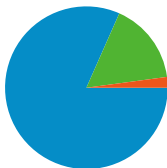

Traffic Sources Overview

- **Search Engines**
  8,480.00 (81.63%)
- **Direct Traffic**
  1,687.00 (16.24%)
- **Referring Sites**
  221.00 (2.13%)

Content Overview

Pages	Pageviews	% Pageviews
/	6,375	15.79%
/category/johannesburg-party-	1,635	4.05%
/category/kids-party-venues	1,552	3.85%
/category/gauteng-kids-party-	1,530	3.79%
/category/pretoria-party-venues	1,419	3.52%