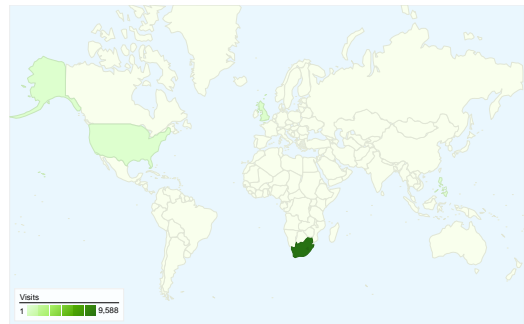

Visitors
8,647

Map Overlay

Traffic Sources Overview

- **Search Engines**
8,480.00 (81.63%)
- **Direct Traffic**
1,687.00 (16.24%)
- **Referring Sites**
221.00 (2.13%)

Content Overview

Pages	Pageviews	% Pageviews
/	6,375	15.79%
/category/johannesburg-party-	1,635	4.05%
/category/kids-party-venues	1,552	3.85%
/category/gauteng-kids-party-	1,530	3.79%
/category/pretoria-party-venues	1,419	3.52%

8,647 people visited this site

10,388 Visits

8,647 Absolute Unique Visitors

40,364 Pageviews

3.89 Average Pageviews

00:05:08 Time on Site

30.98% Bounce Rate

77.41% New Visits

All traffic sources sent a total of 10,388 visits

16.24% Direct Traffic

2.13% Referring Sites

81.63% Search Engines

- Search Engines
8,480.00 (81.63%)
- Direct Traffic
1,687.00 (16.24%)
- Referring Sites
221.00 (2.13%)

10,388 visits came from 53 countries/territories

Site Usage

Visits	Pages/Visit	Avg. Time on Site	% New Visits	Bounce Rate	
10,388 % of Site Total: 100.00%	3.89 Site Avg: 3.89 (0.00%)	00:05:08 Site Avg: 00:05:08 (0.00%)	77.48% Site Avg: 77.41% (0.10%)	30.98% Site Avg: 30.98% (0.00%)	
Country/Territory	Visits	Pages/Visit	Avg. Time on Site	% New Visits	Bounce Rate
South Africa	9,588	3.95	00:05:18	76.53%	29.17%
United Kingdom	228	3.33	00:03:15	86.40%	48.25%
United States	189	2.63	00:02:25	93.12%	66.67%
(not set)	93	3.33	00:04:16	87.10%	44.09%
Philippines	37	1.16	00:00:35	97.30%	83.78%
Germany	35	3.37	00:04:26	91.43%	28.57%
Australia	24	2.58	00:01:52	91.67%	50.00%
Canada	21	4.48	00:03:52	76.19%	47.62%
France	19	5.74	00:06:08	78.95%	31.58%